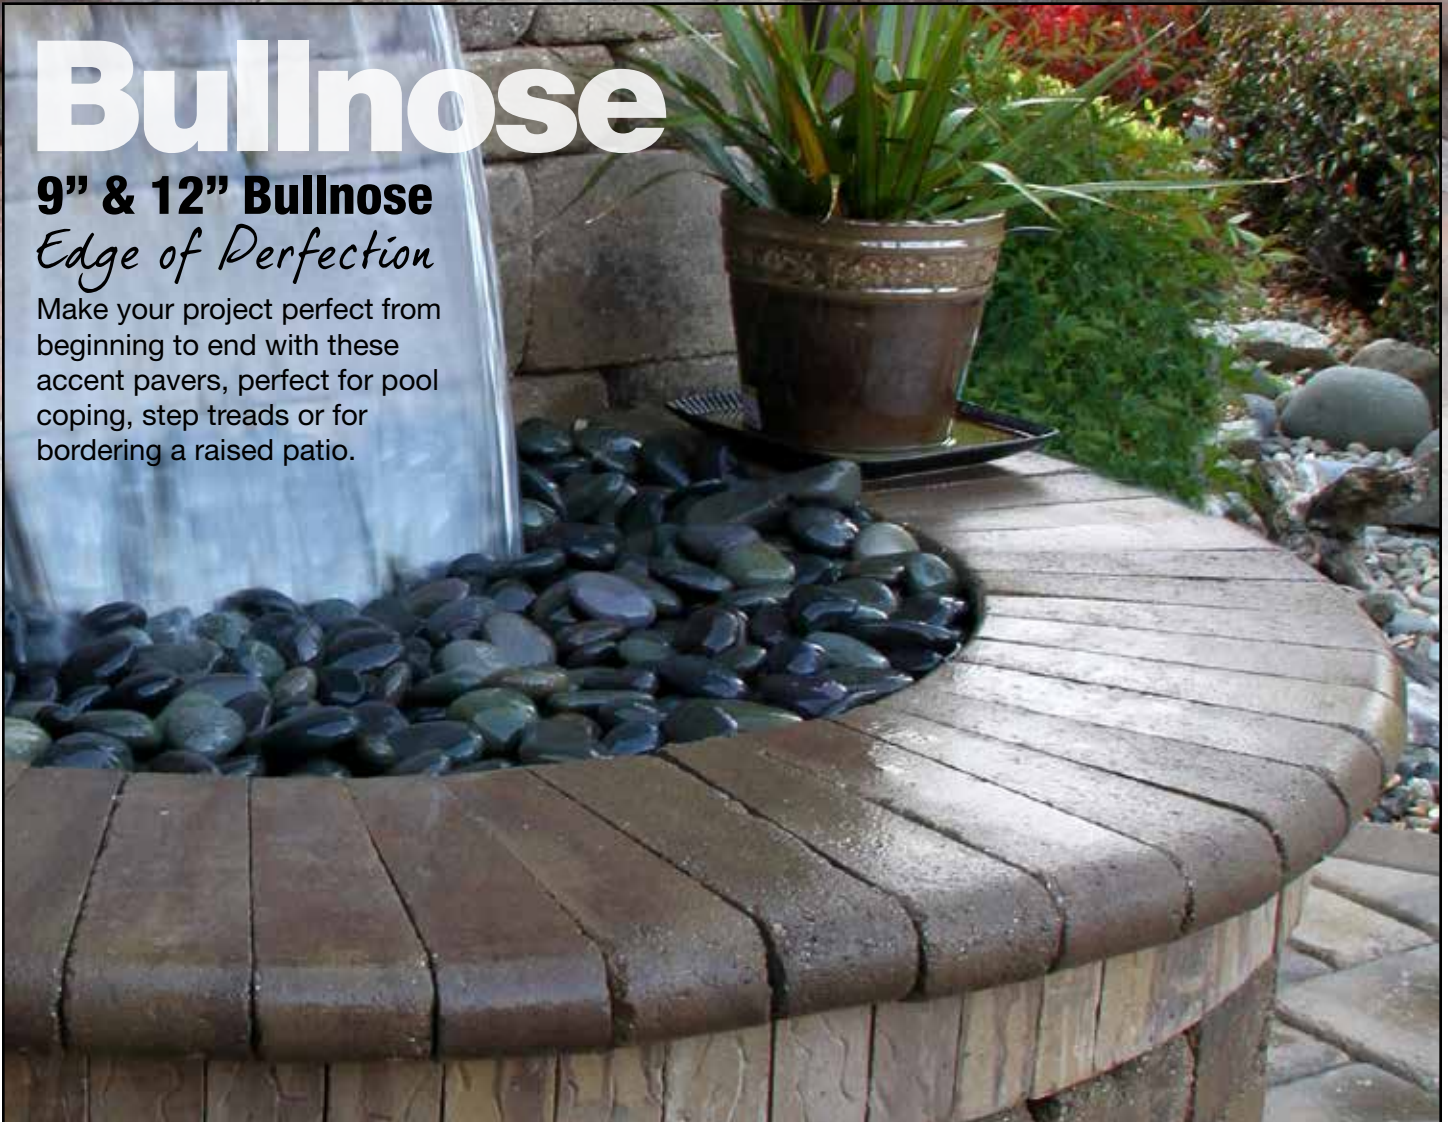

CALSTONE

Bullnose

9" & 12" Bullnose *Edge of Perfection*

Make your project perfect from beginning to end with these accent pavers, perfect for pool coping, step treads or for bordering a raised patio.

CALSTONE

Available Colors

- Brown Beige Charcoal
- Cream Tan Brown
- Gray Charcoal Tan
- Tan Brown Charcoal
- Tan Red Charcoal
- Charcoal
- Gray Charcoal
- Green Charcoal
- Tan Charcoal

Note About Bullnose

Bull nose pavers are manufactured with a "through mix" (singular course concrete mix) in order to keep the colors and textures consistent on all of the exposed surfaces. They will vary slightly in appearance from our standard line of Duraface Pavers.