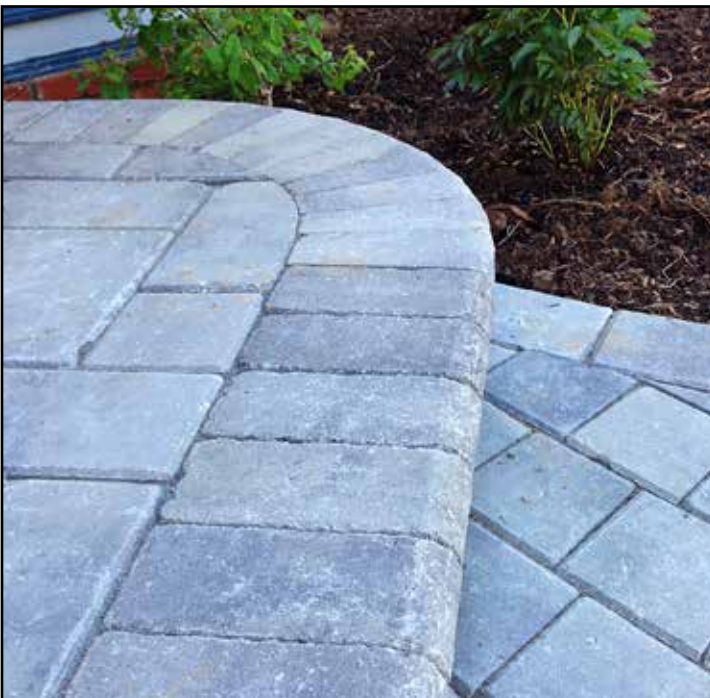

CALSTONE

Bullnose

9" & 12" Bullnose *Edge of Perfection*

Make your project perfect from beginning to end with these accent pavers, perfect for pool coping, step treads or for bordering a raised patio.

CALSTONE

Available Colors

- Brown Beige Charcoal
- Cream Tan Brown
- Gray Charcoal Tan
- Tan Brown Charcoal
- Tan Red Charcoal
- Charcoal
- Gray Charcoal
- Green Charcoal
- Tan Charcoal

Note About Bullnose

Bull nose pavers are manufactured with a "through mix" (singular course concrete mix) in order to keep the colors and textures consistent on all of the exposed surfaces. They will vary slightly in appearance from our standard line of Duraface Pavers.